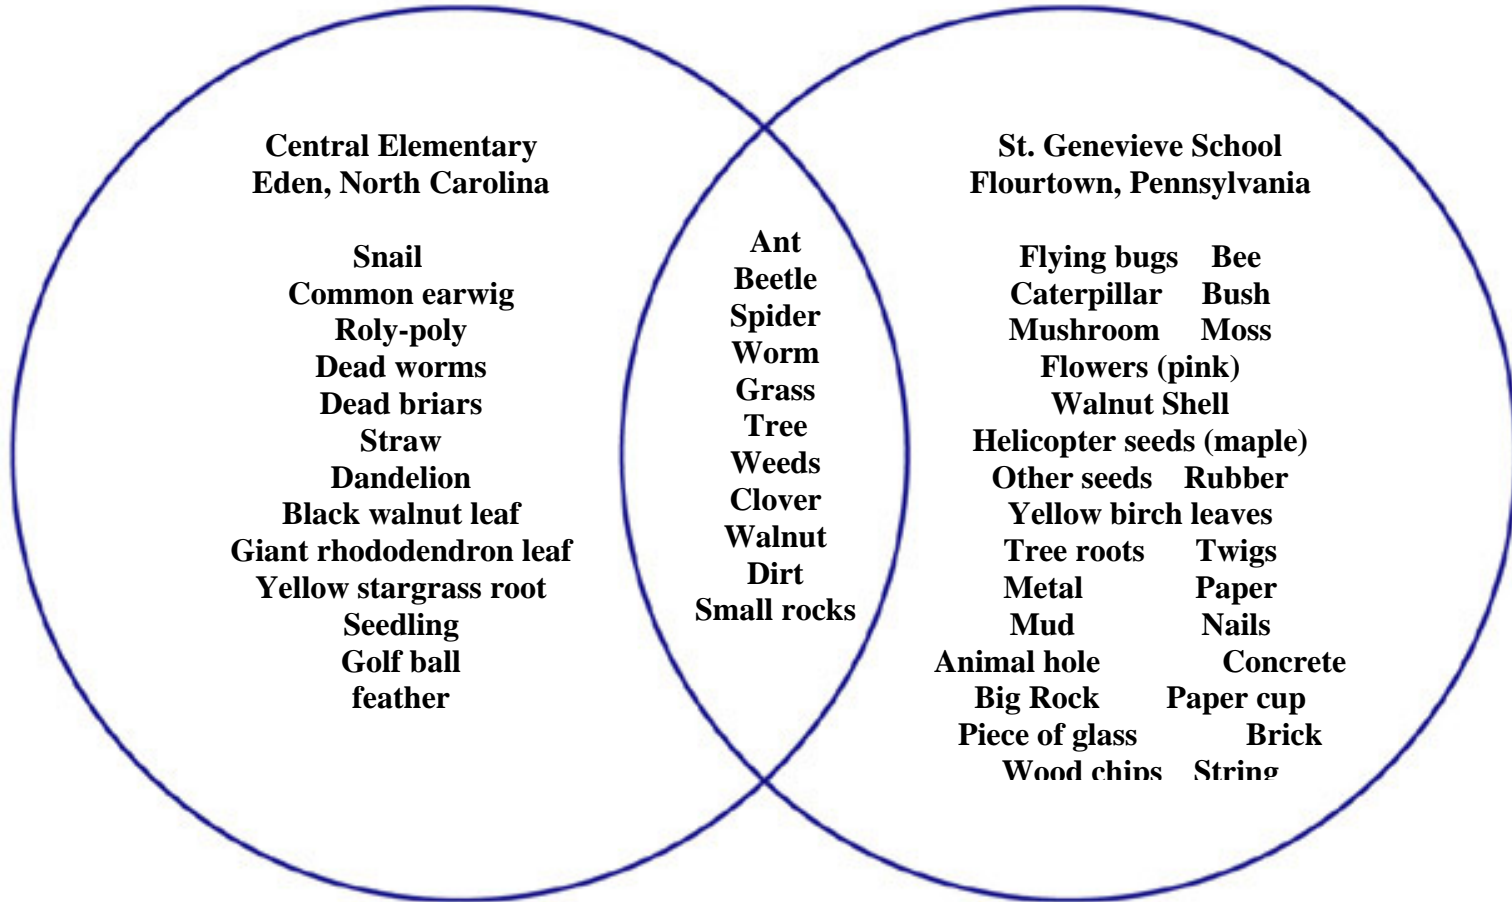

Square of Life

Our Observations:

We were excited about all the things we found. Both Schools found many living things. There were two things that Central Elementary found that we are not familiar with: the Giant Rhododendron leaf and the Yellow Star grass root. The common earwig is not a bug we commonly found in the ground. We found more non-living things than Central Elementary.