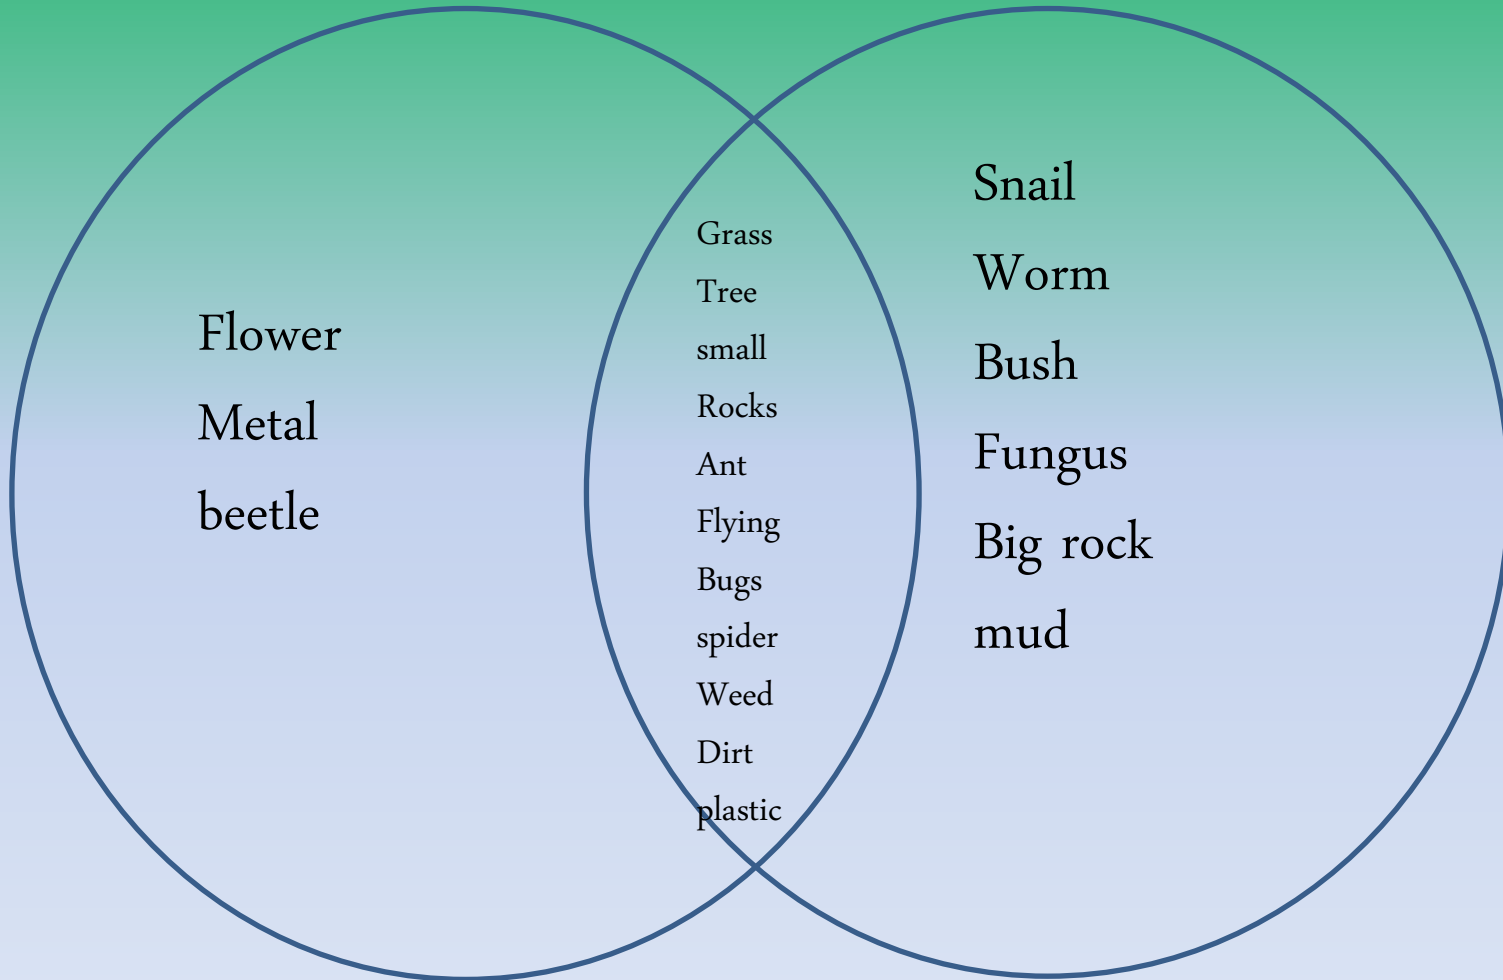

Sutton School